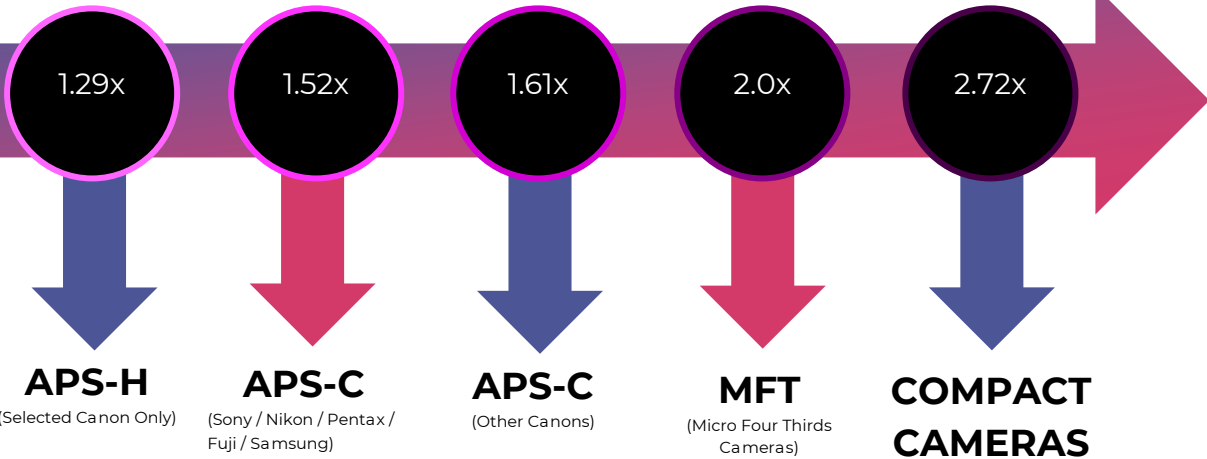

WHAT IS YOUR CAMERA'S CROP FACTOR?

Common
Crop Factors

This is how to work out lens' **true focal length**...

Focal Length $\times$ Your Camera's Crop Factor

What your lens says it is...

50mm

$\times$

1.61x

=

80.5mm

85mm

$\times$

1.52x

=

129.2mm

100mm

$\times$

2.0x

=

200mm

What you get